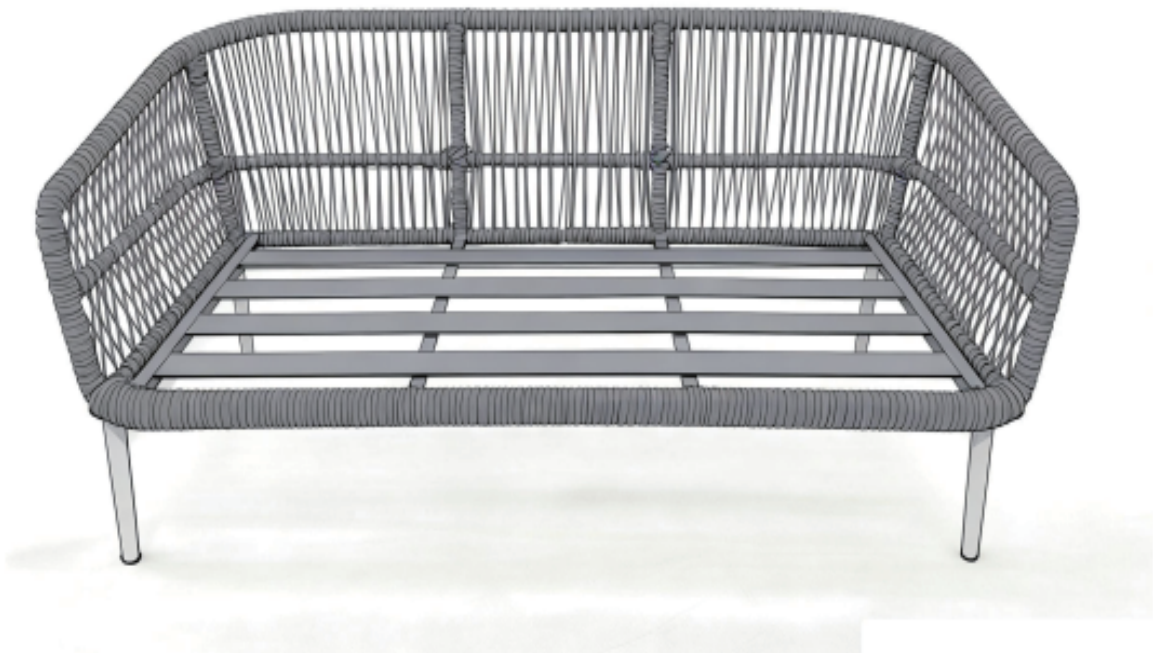

Instruction Manual for Rhea Sofa

Instruction Manual

A

1PC

B

1PC

C

M6*58

7PC

D

Dia.16*1mm

7PC

E

1PC

①

A