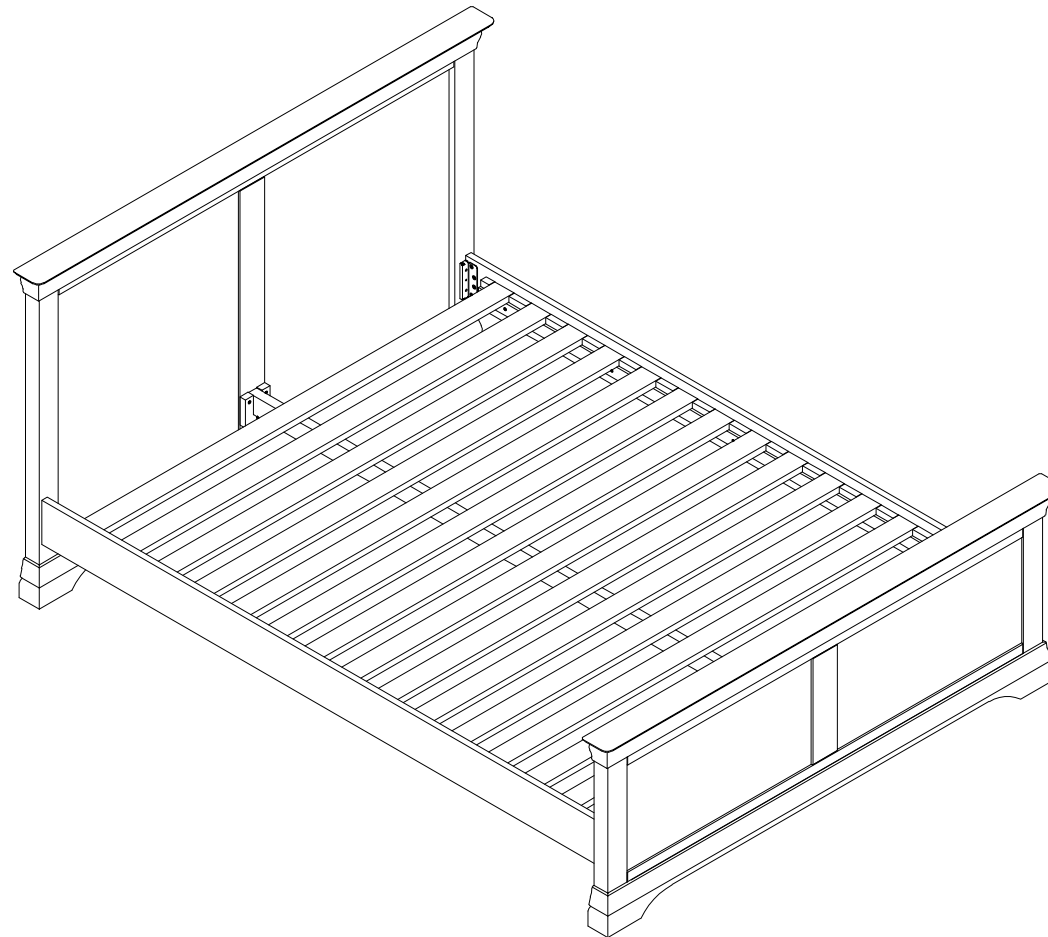

HARBOUR

LIFESTYLE

Instruction Manual for 5ft Bed

www.harbourlifestyle.co.uk

If you have any questions or require additional support, please contact the team at customerservices@harbourlifestyle.co.uk. Alternatively you can contact us via telephone on 0330 808 1744.

ASSEMBLY INSTRUCTION

5ft Bed

No	List of Hardware	Q.ty (pcs)
1	Bolts M6x10 	8
2	Allen key 5 	1
3	Small Screws M4x30 	28
4	Allen key 4 	1
5	Bolts M6x40 	2