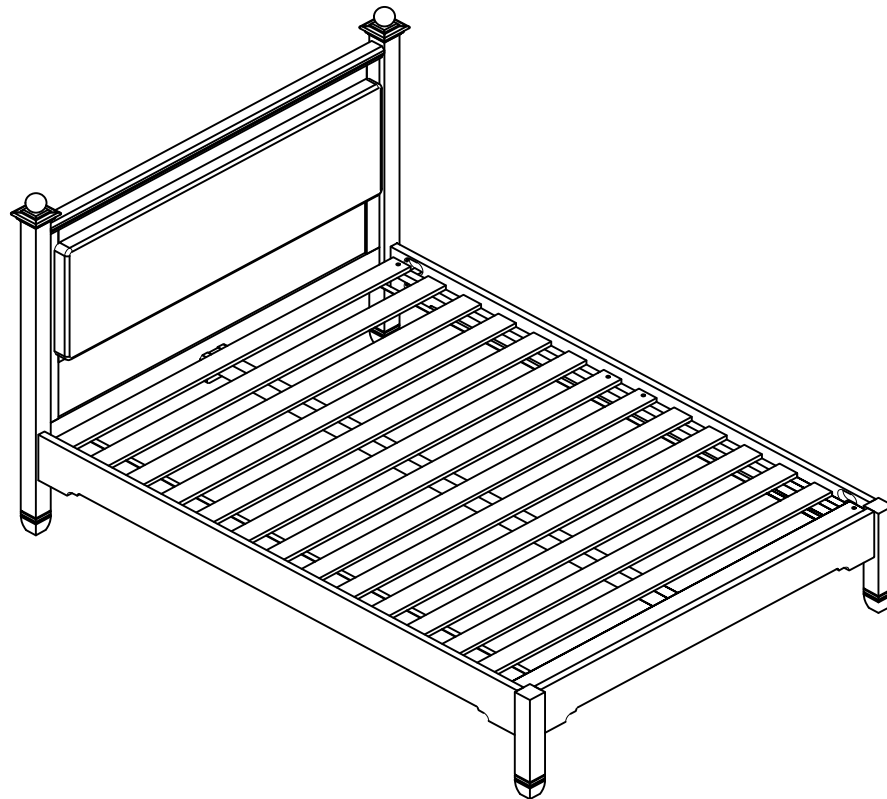

HARBOUR

LIFESTYLE

Instruction Manual for 5ft High-End Double Bed

www.harbourlifestyle.co.uk

If you have any questions or require additional support, please contact the team at customerservices@harbourlifestyle.co.uk. Alternatively you can contact us via telephone on 0330 808 1744.

ASSEMBLY INSTRUCTIONS

5ft High-End Kingzise Bed Frame

NO	LIST OF HARDWARE	Q.TY(pcs)
1	Threaded Bolt 5/ 16 x 110	8
2	Half Moon Washer	8
3	Nut	8
4	Spanner	1
5	Screw M4X30	8

A x 1 : Head Board

B x 1 : Foot Board

C x 2 : Side Rail

D x 1 : Center Rail