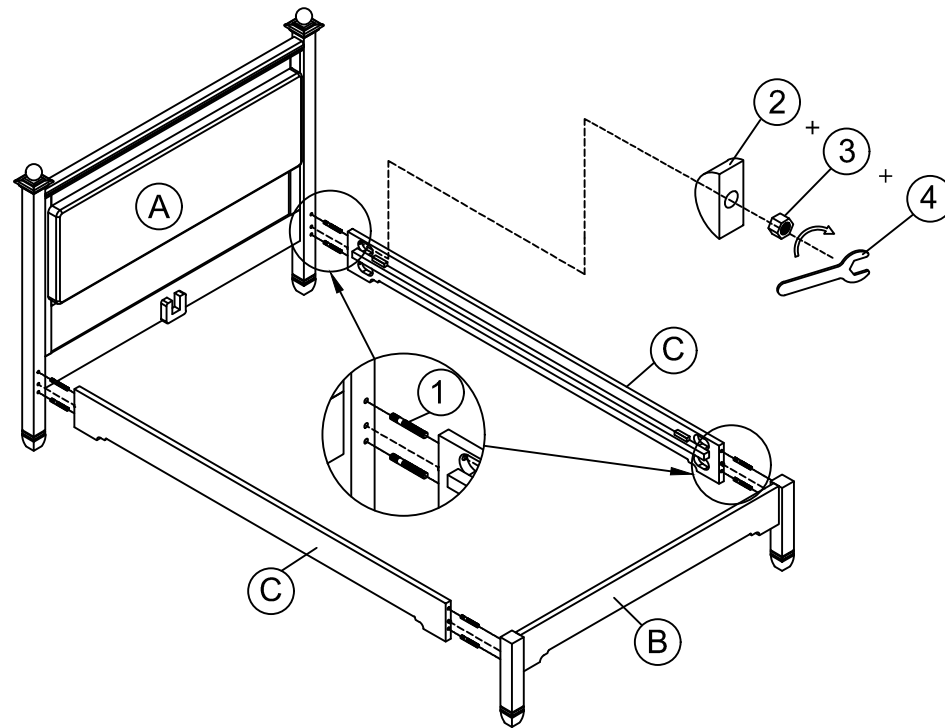

## 5ft High-End Kingzise Bed Frame

NO	LIST OF HARDWARE	Q.TY(pcs)
1	Threaded Bolt 5/ 16 x 110 	8
2	Half Moon Washer 	8
3	Nut 	8
4	Spanner 	1
5	Screw M4X30 	8

A x 1 : Head Board

B x 1 : Foot Board

C x 2 : Side Rail

D x 1 : Center Rail

E x 14 : Slats

STEP 1

\* NOTE :  
 SIDE RAIL (1) HB or FB  

STEP 2

STEP 3